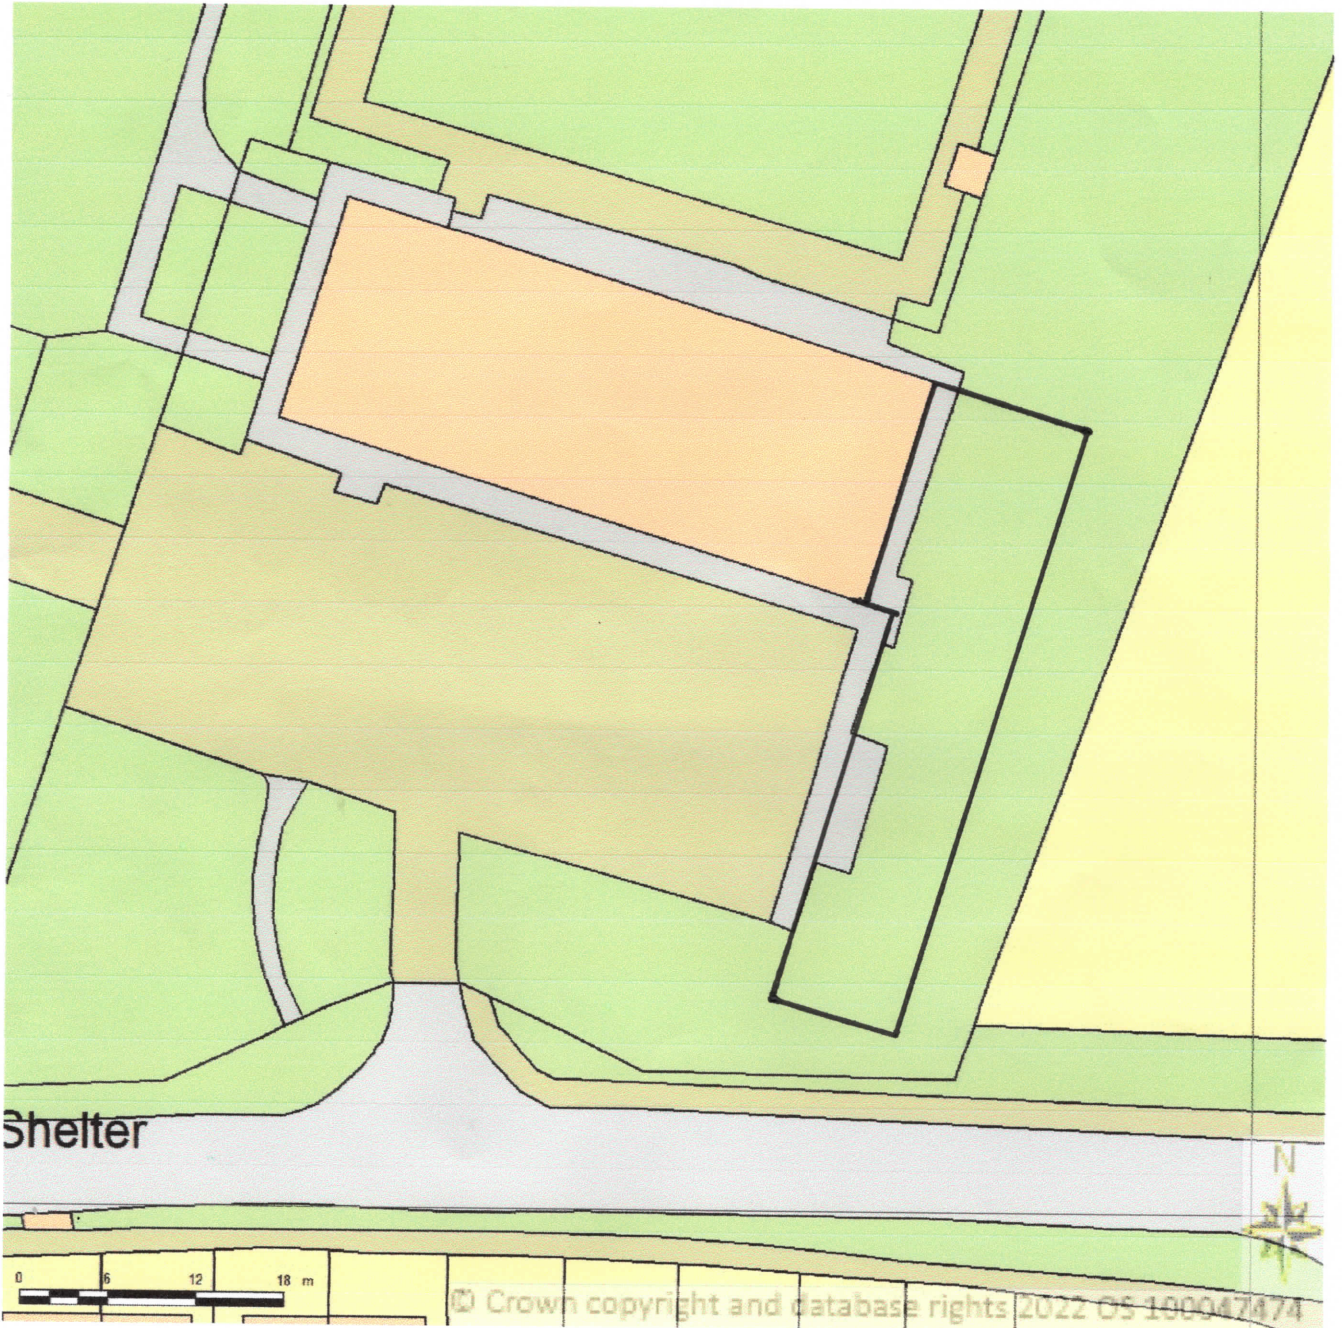

2022/0491

Streetwise™

BLOCK/SITE PLAN
AREA 90m x 90m
SCALE 1:500 on A4
CENTRE COORDINATES: 461260, 349937

Supplied by Streetwise Maps Ltd
www.streetwise.net
Licence No: 100047474
12/05/2022 13:39:55